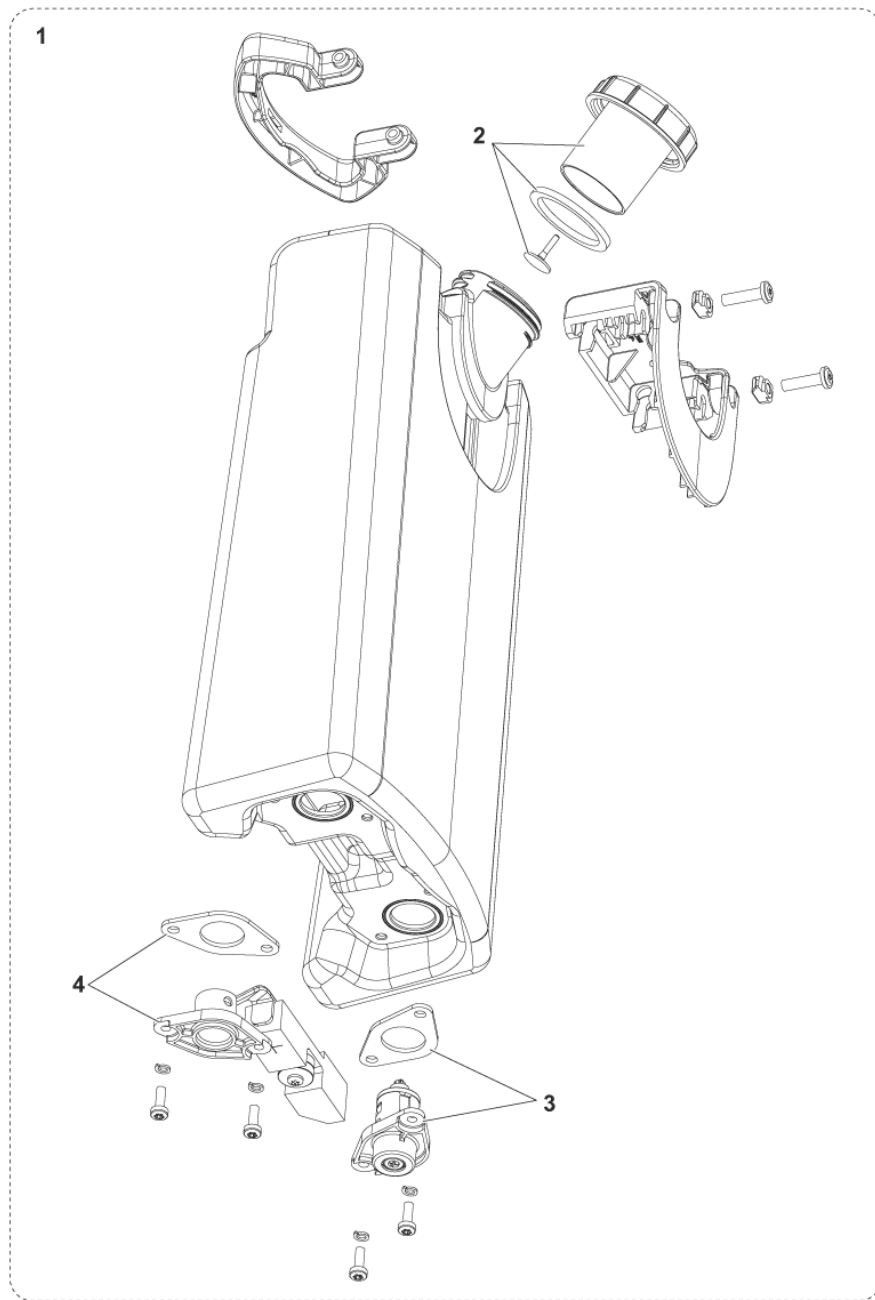

Pos.	Skladový kód	Mn.	Popis	Notes
1	107413519	1	SOLUTION TANK NATURAL	
2	107413485	1	CAP SOLUTION TANK JET BLACK	
3	107413532	1	VALVE FOR SOLUTION TANK CPL.	
4	107413506	1	LID FOR FILTER JET BLACK