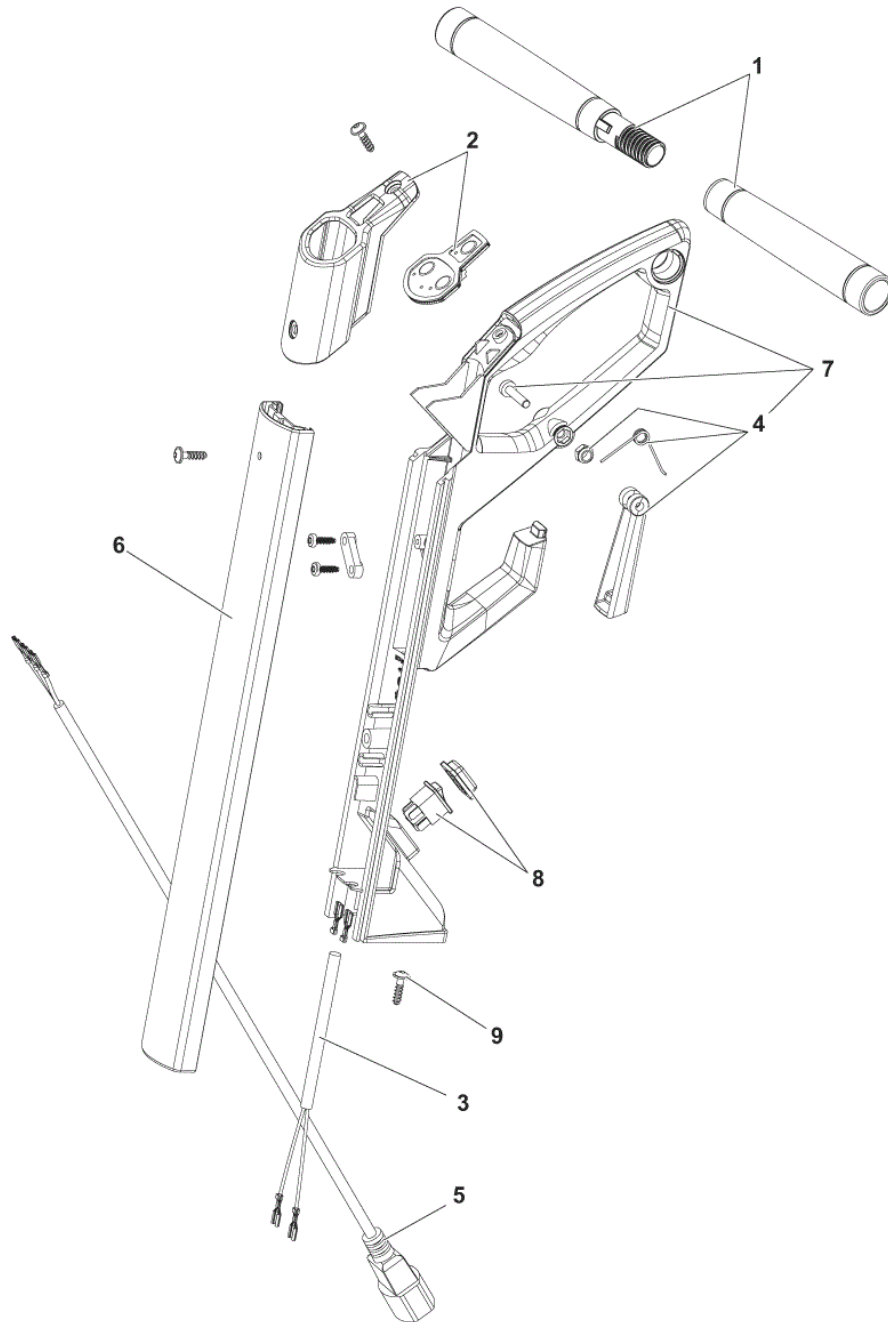

PARTS LIST

2021.10.24

TABLE OF CONTENTS

GENERAL VIEW	1
NOZZLE HEAD	3
BODY	5
RECOVERY TANK	7
SOLUTION TANK	9
HANDLE	11
WIRING DIAGRAM	13
RECOMMENDED PARTS	15

Pos.	Skladový kód	Mn.	Popis	Notes
1		1	NOZZLE HEAD CPL	[1]
2		1	BODY CPL. NILFISK 230V	[2]
3		1	HANDLE CPL. NILFISK	[3]
4	107411864	1	MANUAL SUCTION HOSE KIT	[4]
5	107418023	1	TUBE HOLDER	
6	107411865	1	CARPET COMPLETE KIT	[5]
7	107414568	1	ACCESSORY BAG KIT	[5]
8	107413490	1	DETACHABLE CORD 10M EU	[5]
9	107414842	1	DETACHABLE CORD 15M EU	[5]
10	107414843	1	DETACHABLE CORD 15M GB	[5]
11	107416428	1	DETACHABLE CORD 10M US	[6]
12	107416424	1	DETACHABLE CORD 15M US	[6]

Pos.	Skladový kód	Mn.	Popis	Notes
1	107413470	1	2-HAND HANDLE	
1	107417890		2-HAND HANDLE KIT PINK	[1]
2	107413510	1	NILFISK USER INTERFACE	
3	107414817	1	WIRE MAIN SWITCH	[2]
3	107416438	1	WIRE MAIN SWITCH US	[3]
4	107413480	1	CARABINA AND SPRING FOR HANDLE	
5	107413489	1	DETACHABLE CORD MALE PLUG	[2]
5	107416427	1	DETACHABLE CORD MALE PLUG US	[3]
6	107413472	1	ALUMINUM TUBE HANDRAIL	
7	107413501	1	HANDLE SCRUBBER NILFISK	[2]
7	107416433	1	HANDLE SCRUBBER ADVANCE	[3]
8	107413516	1	SWITCH MAIN	
9	107141838	1	SCREW K50X18 WN1451 BLACK TORX20	