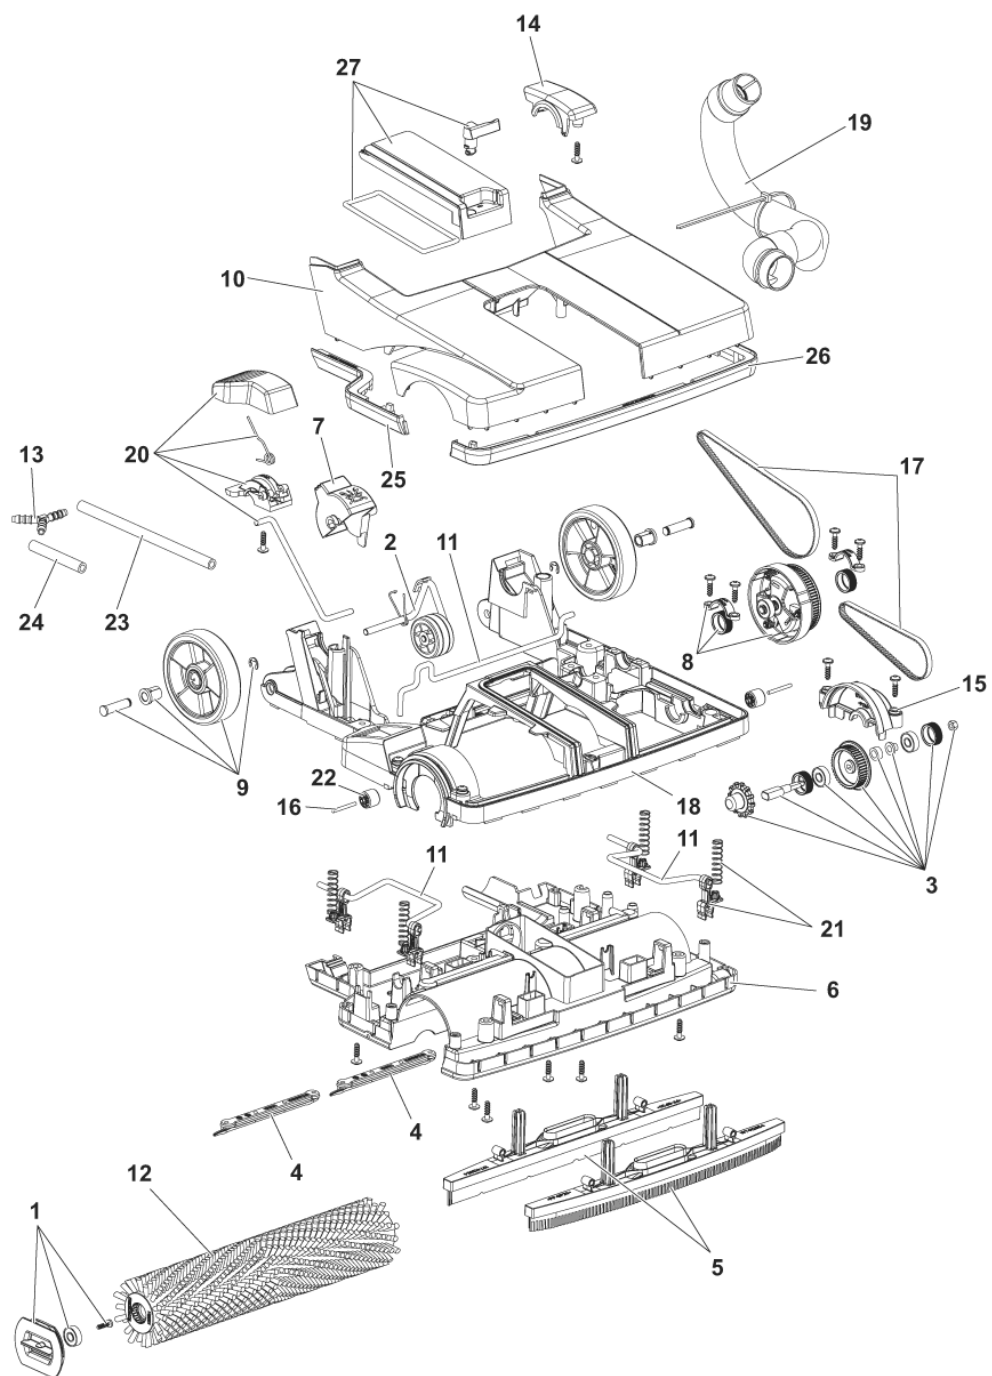

PARTS LIST

2021.10.24

TABLE OF CONTENTS

GENERAL VIEW	1
NOZZLE HEAD	3
BODY	5
RECOVERY TANK	7
SOLUTION TANK	9
HANDLE	11
WIRING DIAGRAM	13
RECOMMENDED PARTS	15

Pos.	Skladový kód	Mn.	Popis	Notes
1		1	NOZZLE HEAD CPL	[1]
2		1	BODY CPL. NILFISK 230V	[2]
3		1	HANDLE CPL. NILFISK	[3]
4	107411864	1	MANUAL SUCTION HOSE KIT	[4]
5	107418023	1	TUBE HOLDER	
6	107411865	1	CARPET COMPLETE KIT	[5]
7	107414568	1	ACCESSORY BAG KIT	[5]
8	107413490	1	DETACHABLE CORD 10M EU	[5]
9	107414842	1	DETACHABLE CORD 15M EU	[5]
10	107414843	1	DETACHABLE CORD 15M GB	[5]
11	107416428	1	DETACHABLE CORD 10M US	[6]
12	107416424	1	DETACHABLE CORD 15M US	[6]

Part Notes:

- [1] - NOZZLE HEAD
- [2] - BODY
- [3] - HANDLE
- [4] - OPTIONAL
- [5] - OPTIONAL - NOT SHOWN
- [6] - US VERSION - NOT SHOWN

Pos.	Skladový kód	Mn.	Popis	Notes
1	107413503	1	KEY LOCK BRUSH JET BLACK	
2	107413471	1	AXLE HIGHT ADJUSTMENT ROLLER	
3	107413495	1	BRUSH MOUNTING	
4	107413493	2	DOSING BRIDGE	
5	107411867	1	SQUEEGEE 321MM 13 KIT	[1]
5	107411868	1	SQUEEGEE 321MM 13 CARPET KIT	[1]
7	107413522	1	SQUEEGEE PEDAL JET BLACK	
8	107413487	1	CLUTCH OVERLOAD CPL	
9	107413515	1	REAR WHEEL D90 WITH AXLE CPL.	
11	107413520	1	SQUEEGEE LIFTER	
12	107411860	1	BRUSH CYL 310MM MEDIUM WHITE	[1]
12	107411861	1	BRUSH CYL 310MM HARD BLACK	[1]
12	107411862	1	BRUSH CYL 310MM MICROFIBRE	[1]
12	107411863	1	BRUSH CYL 310MM CARPET	[1]
14	107414818	1	BEARING COVER LEFT	
15	107413476	1	BRUSH BEARING COVER	
17	107413477	1	BANDO BELT BRUSH	
19	107413478	1	HOSE AIRCHANNEL	
20	107413512	1	PARKING PEDAL ORANGE	
21	107413521	4	SQUEEGEE LIFTER BODY	
27	107413488	1	COVER FOR SQUEEGEE CHANNEL JET	
K1	107413509	1	NOZZLE HEAD	[2]
K2	107413525	1	TOP COVER CHASSIS GREY	[3]
K3	9100002949	1	DELTA UP ROLLERS	[4]