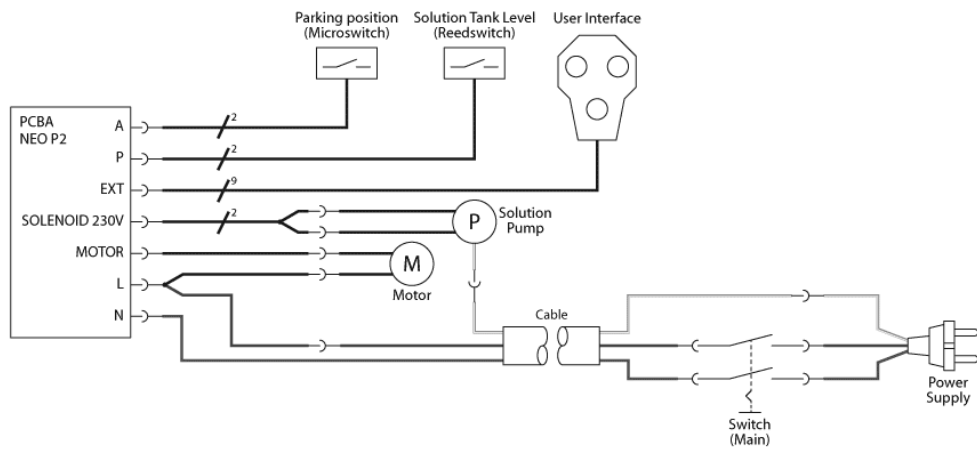

Pos.	Skladový kód	Mn.	Popis	Notes
1	107413511	1	PCBA DELTA UP 100-240V	
2	107414815	1	PARKING SWITCH	
3	107413492	1	DOSING PUMP NILFISKDOSING PUMP, NILFISK	[1]
4	107413510	1	NILFISK USER INTERFACE	
5	107413516	1	SWITCH MAINSWITCH, MAIN	
6	107413507	1	MOTOR HOUSING	
7	107413533	1	WIRE W. JST3POL	
8	107418112	1	DETACHABLE CORD 10M AU/NZ	
8	107414842	1	DETACHABLE CORD 15M EU	
8	107414843	1	DETACHABLE CORD 15M GB	

Part Notes:

1. [1] - TSB-FC-2020-019 MA10 dosing pump
   DE TSB-FC-2020-019 SC100 Scrubtec 130 Dosierpumpe