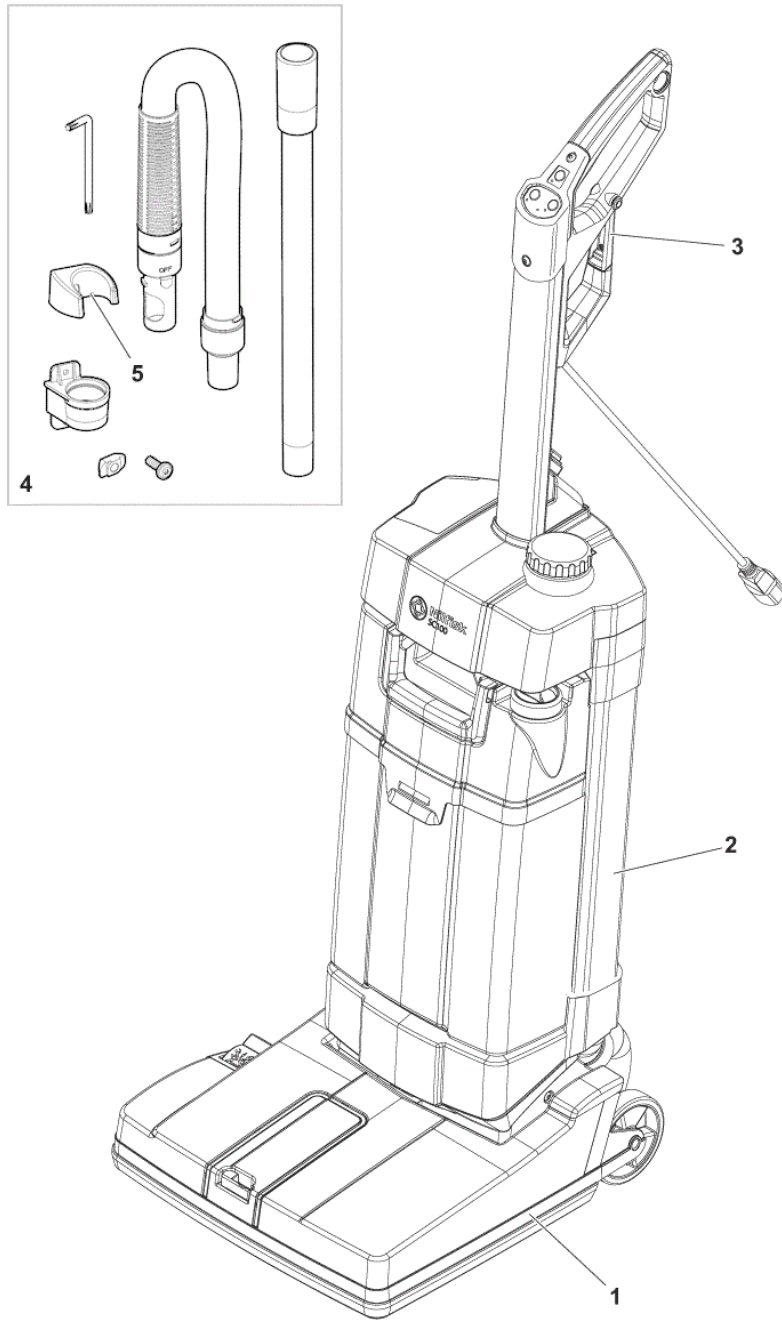

PARTS LIST

2021.10.24

TABLE OF CONTENTS

GENERAL VIEW	1
NOZZLE HEAD	3
BODY	5
RECOVERY TANK	7
SOLUTION TANK	9
HANDLE	11
WIRING DIAGRAM	13
RECOMMENDED PARTS	15

Pos.	Skladový kód	Mn.	Popis	Notes
1		1	NOZZLE HEAD CPL	[1]
2		1	BODY CPL. NILFISK 230V	[2]
3		1	HANDLE CPL. NILFISK	[3]
4	107411864	1	MANUAL SUCTION HOSE KIT	[4]
5	107418023	1	TUBE HOLDER	
6	107411865	1	CARPET COMPLETE KIT	[5]
7	107414568	1	ACCESSORY BAG KIT	[5]
8	107413490	1	DETACHABLE CORD 10M EU	[5]
9	107414842	1	DETACHABLE CORD 15M EU	[5]
10	107414843	1	DETACHABLE CORD 15M GB	[5]
11	107416428	1	DETACHABLE CORD 10M US	[6]
12	107416424	1	DETACHABLE CORD 15M US	[6]

Part Notes:

- [1] - NOZZLE HEAD
- [2] - BODY
- [3] - HANDLE
- [4] - OPTIONAL
- [5] - OPTIONAL - NOT SHOWN
- [6] - US VERSION - NOT SHOWN

Pos.	Skladový kód	Mn.	Popis	Notes
1	107413503	1	KEY LOCK BRUSH JET BLACK	
2	107413471	1	AXLE HIGHT ADJUSTMENT ROLLER	
3	107413495	1	BRUSH MOUNTING	
4	107413493	2	DOSING BRIDGE	
5	107411867	1	SQUEEGEE 321MM 13 KIT	[1]
5	107411868	1	SQUEEGEE 321MM 13 CARPET KIT	[1]
7	107413522	1	SQUEEGEE PEDAL JET BLACK	
8	107413487	1	CLUTCH OVERLOAD CPL	
9	107413515	1	REAR WHEEL D90 WITH AXLE CPL.	
11	107413520	1	SQUEEGEE LIFTER	
12	107411860	1	BRUSH CYL 310MM MEDIUM WHITE	[1]
12	107411861	1	BRUSH CYL 310MM HARD BLACK	[1]
12	107411862	1	BRUSH CYL 310MM MICROFIBRE	[1]
12	107411863	1	BRUSH CYL 310MM CARPET	[1]
14	107414818	1	BEARING COVER LEFT	
15	107413476	1	BRUSH BEARING COVER	
17	107413477	1	BANDO BELT BRUSH	
19	107413478	1	HOSE AIRCHANNEL	
20	107413512	1	PARKING PEDAL ORANGE	
21	107413521	4	SQUEEGEE LIFTER BODY	
27	107413488	1	COVER FOR SQUEEGEE CHANNEL JET	
K1	107413509	1	NOZZLE HEAD	[2]
K2	107413525	1	TOP COVER CHASSIS GREY	[3]
K3	9100002949	1	DELTA UP ROLLERS	[4]