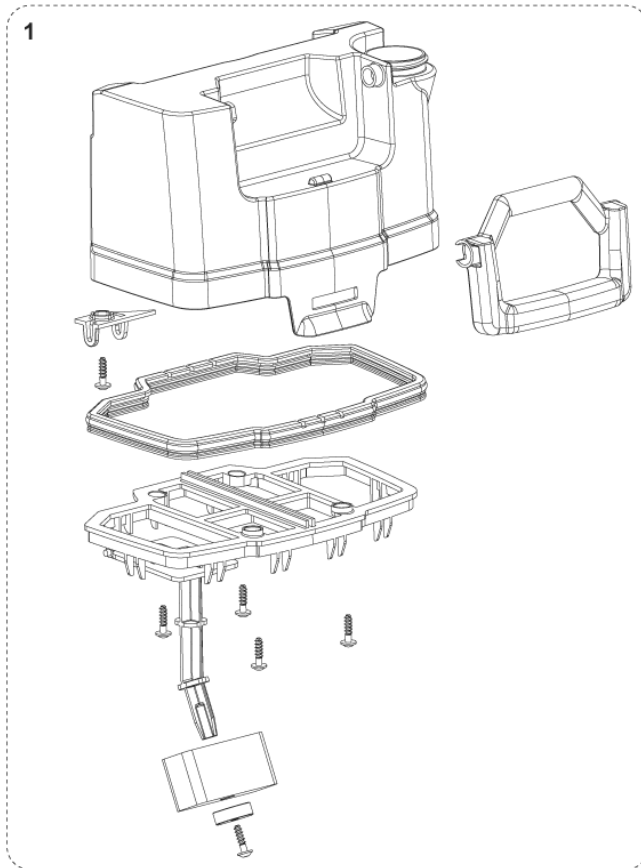

RECOVERY TANK

SC100 E NIL

2017.11.02

2016.05.24

Pos.	Skladový kód	Mn.	Popis	Notes
1	107413527	1	TOP RECOVERY TANK GREY	
2	107413484	1	CAP FOR RECOVERY TANK	
3	107413513	1	RECOVERY TANK GREY