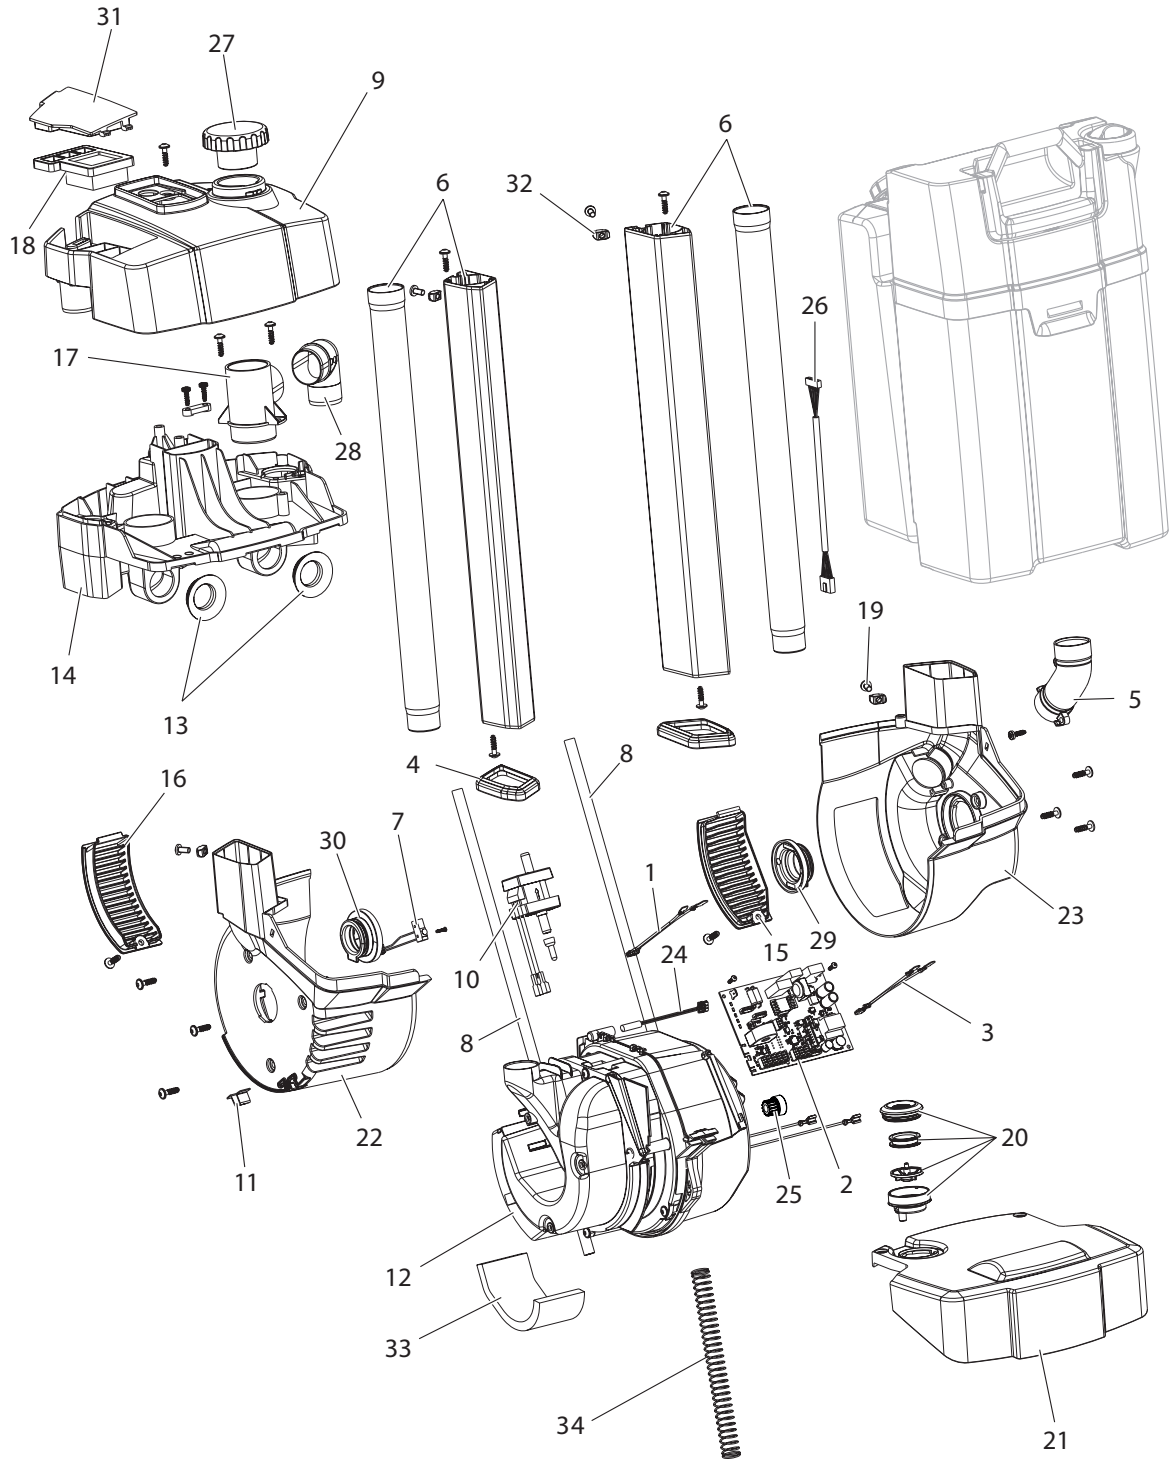

Pos.	Skladový kód	Mn.	Popis	Notes
1	107414819	1	WIRE FOR PUMP	
2	107413511	1	PCBA DELTA UP 100-240V	
3	107414814	1	WIRE W.FASTONS	
4	107414820	2	SEALING LEFT RIGHT	
5	107413479	1	BEND FOR SUCTION HOSE	
6	107414816	2	PROFIL ALUMINIUM WITH TUBES	
7	107414815	1	PARKING SWITCH	
8	107413523	1	SILICONE HOSE 10X6	
9		1	TOPCOVER, NILFISK SC100	
10	107413492	1	DOSING PUMP NILFISK	[1]
10	107416430	1	DOSING PUMP ADVANCE	[2]
11		1	P-CLIP	
12	107413507	1	MOTOR HOUSING	[3]
12	107416434	1	MOTOR HOUSING US	[4]
13	107413499	1	GASKET IN/OUT	
14		1	FLOW BASE RAL 7016	
16		1	LID FOR OUTLET, TURBINE	
15		1	LID FOR OUTLET, MOTOR	
17		1	ADAPTER TOP COVER	
18	107413496	1	FILTER	
19	107413508	1	M5X10 BOLT	
20	107413497	1	SOLUTION FILTER	
21	107414821	1	TOP COVER BASE SC100	[3]
21	107416439	1	TOP COVER BASE ADVANCE	[4]
22		1	BODY RIGHT RAL 7016	
23		1	BODY LEFT RAL 7016	
24	107413533	1	WIRE W. JST3POL	
25	107413535	1	COG WHEEL M3 14T	
26	107413481	1	CABLE F.USER INTERFACE	
27	107413486	1	CAP FOR SPOT CLEANING BLACK	
29		1	POM BEARING LEFT	
28		1	ADAPTER TUBE 90°	
30		1	POM BEARING RIGHT	
31	107413504	1	LID FOR FILTER GREY	
32	107413529	1	T-NUT M5	
33	107414825	1	SOUND INSULATION PLATE KIT	
34	55940010	1	SPRING	
K1	107416425	1	BODY RIGHT RAL 7016	[5]
K2	107416426	1	BODY LEFT RAL 7016	[6]
K3	107413498	1	FLOW BASE RAL 7016	[7]
K3	107416431	1	FLOW BASE RAL 7016 US	[8]

Part Notes:

- [1] - EU VERSION - SEE TSB-FC-2016-071

  TSB-FC-2020-019 MA10 dosing pump
  DE TSB-FC-2020-019 SC100 Scrubtec 130 Dosierpumpe
- [2] - US VERSION

  TSB-FC-2020-019 MA10 dosing pump
  DE TSB-FC-2020-019 SC100 Scrubtec 130 Dosierpumpe
- [3] - EU VERSION
- [4] - US VERSION
- [5] - NOT SHOWN - ITEMS No. 11-16-22-30
- [6] - NOT SHOWN - ITEMS No. 5-15-23-29
- [7] - NOT SHOWN - EU VERSION -ITEMS No. 9-14-17-28
- [8] - NOT SHOWN - US VERSION -ITEMS No. 9-14-17-28